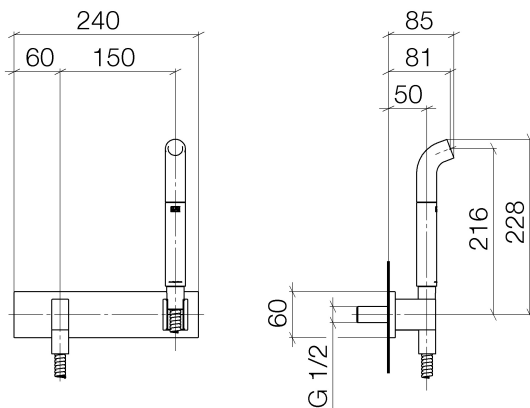

Shower - CL.1

Affusion pipe with cover plate - polished chrome

Article number: 27 848 979-00 0010

- Laminar stream
- 3/8" Shower outlet
- Cover plate 9-1/2" x 2-3/8"
- Metal shower hose 49-1/4" with anti-twist device
- 1/2" connection
- Plug-in connection mounting
- Water flow rate limited to max. 1.8 gpm
- Internal backflow preventer.

polished chrome

Accessory is required for this item.

Dimensional drawing

All dimensions in mm / inch = mm x 0,0394

Model/program/technical modifications and error excepted
For more information see: www.dornbracht.com + 49 (0) 2371 433-460 mail@dornbrachtgroup.de

Shower - CL.1
Affusion pipe with cover plate - polished chrome
Article number: 27 848 979-00 0010

Flow rate chart

Shower - CL.1

Affusion pipe with cover plate - polished chrome

Article number: 27 848 979-00 0010