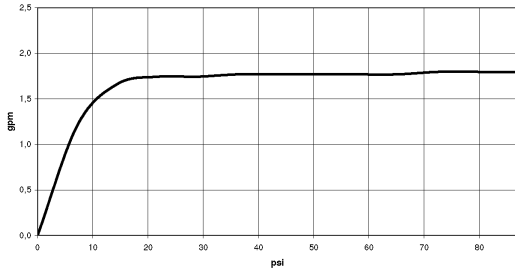

Shower - CL.1

Affusion pipe with cover plate - polished chrome

Article number: 27 848 979-00 0010

- Laminar stream
- 3/8" Shower outlet
- Cover plate 9-1/2" x 2-3/8"
- Metal shower hose 49-1/4" with anti-twist device
- 1/2" connection
- Plug-in connection mounting
- Water flow rate limited to max. 1.8 gpm
- Internal backflow preventer.

polished chrome

Accessory is required for this item.

Dimensional drawing

All dimensions in mm / inch = mm x 0,0394

Model/program/technical modifications and error excepted
For more information see: www.dornbracht.com + 49 (0) 2371 433-460 mail@dornbrachtgroup.de

Shower - CL.1
Affusion pipe with cover plate - polished chrome
Article number: 27 848 979-00 0010

Flow rate chart

Shower - CL.1

Affusion pipe with cover plate - polished chrome

Article number: 27 848 979-00 0010